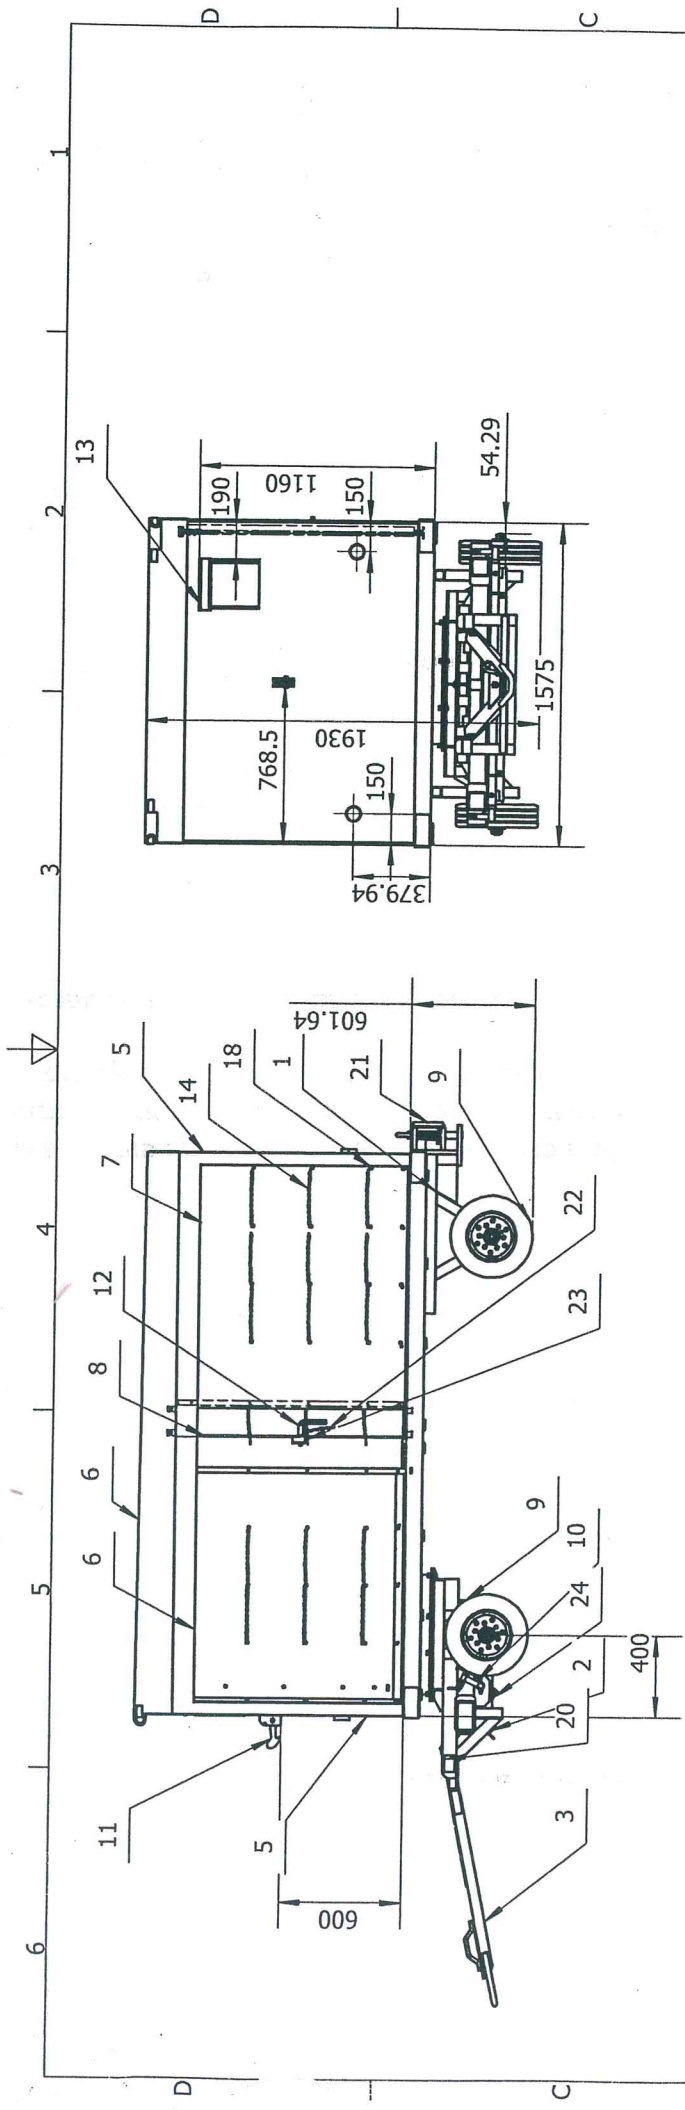

BT0705 Covered Baggage Trolley

长 Length	4160mm	自重 Weight	1050kg
宽 Width	1575mm	载重量 Loading capacity	2500kg
高 Height	1932mm	最大时速 Max speed	25km/h
工作平台高度 Working surface height	605mm	最小转弯半径 Min turning radius	≤3500mm

- Suitable for loading and unloading of luggage, package and bulk cargo, can move swiftly on all kinds of ground condition in any place;
- This trolley is designed with movable transparent sliding doors on both sides, especially suitable for using in the rainy season;
- Adjustable breaking system, brake on when tow bar is put down or up;
- Extended tow bar can prevent from stuck when turning to different directions;
- Double-self-locking tow hitch on rear end, the hitch will not come loose when being towed and can connect multiple trailers.
- Use modle 400-8 standard solid heavy-duty tires;
- Antirust and surface painting after removing rust and sanding the entire trolley. The color of surface painting is in accordance with the clients' order;

Item	Part Number	Part Name	Qty	Description	Remarks
1	BT0705-01-00	Base Structure Assy (Rear)	1		
2	BT0705-02-00	Base Structure Assy (Front)	1		
3	BT0705-03-00	Tow Bar Assy	1		
4	BT0705-04-00	Turntable	1		
5	BT0705-05-00	Front & Rear Panel	2		
6	BT0705-06-00	Roof Top	1		
7	BT0705-07-00	Rain Proof Assy	13		
8	BT0705-08-00	Sliding Door Assy	4		
9	BT0705-09-00	Solid Tyre Assy	4		
10	BT0705-11-00	Brake Assy	1		
11	BT0705-12-00	Towbar Lock	1		
12	BT0705-13-00	Slide Door Lock Pin	2		
13	BT0705-14-00	Document Pocket	1		
14	BT0705-15-00	Stainless Steel Chain	16	S S Chain 3*12.5*30-1275 (63 chains)	
16	BT0705-17	Canvas	4		
18	BT0705-19-00	Canvas Metal Strip	8		
20		Towbar Shaft Cover Plate	2	U Channel 80x43x5-50 GB	
21	BT0705-20-00	Tow Hitch	1		
22		Stainless Steel Chain	2	Stainless Chain 3*12.5*30-300 (13 chains)	
23		Door Lock	2	Spring Loaded Ring GB 93-87 16	
24	BT0705-11-03/00	Parking Brake Assy	1		